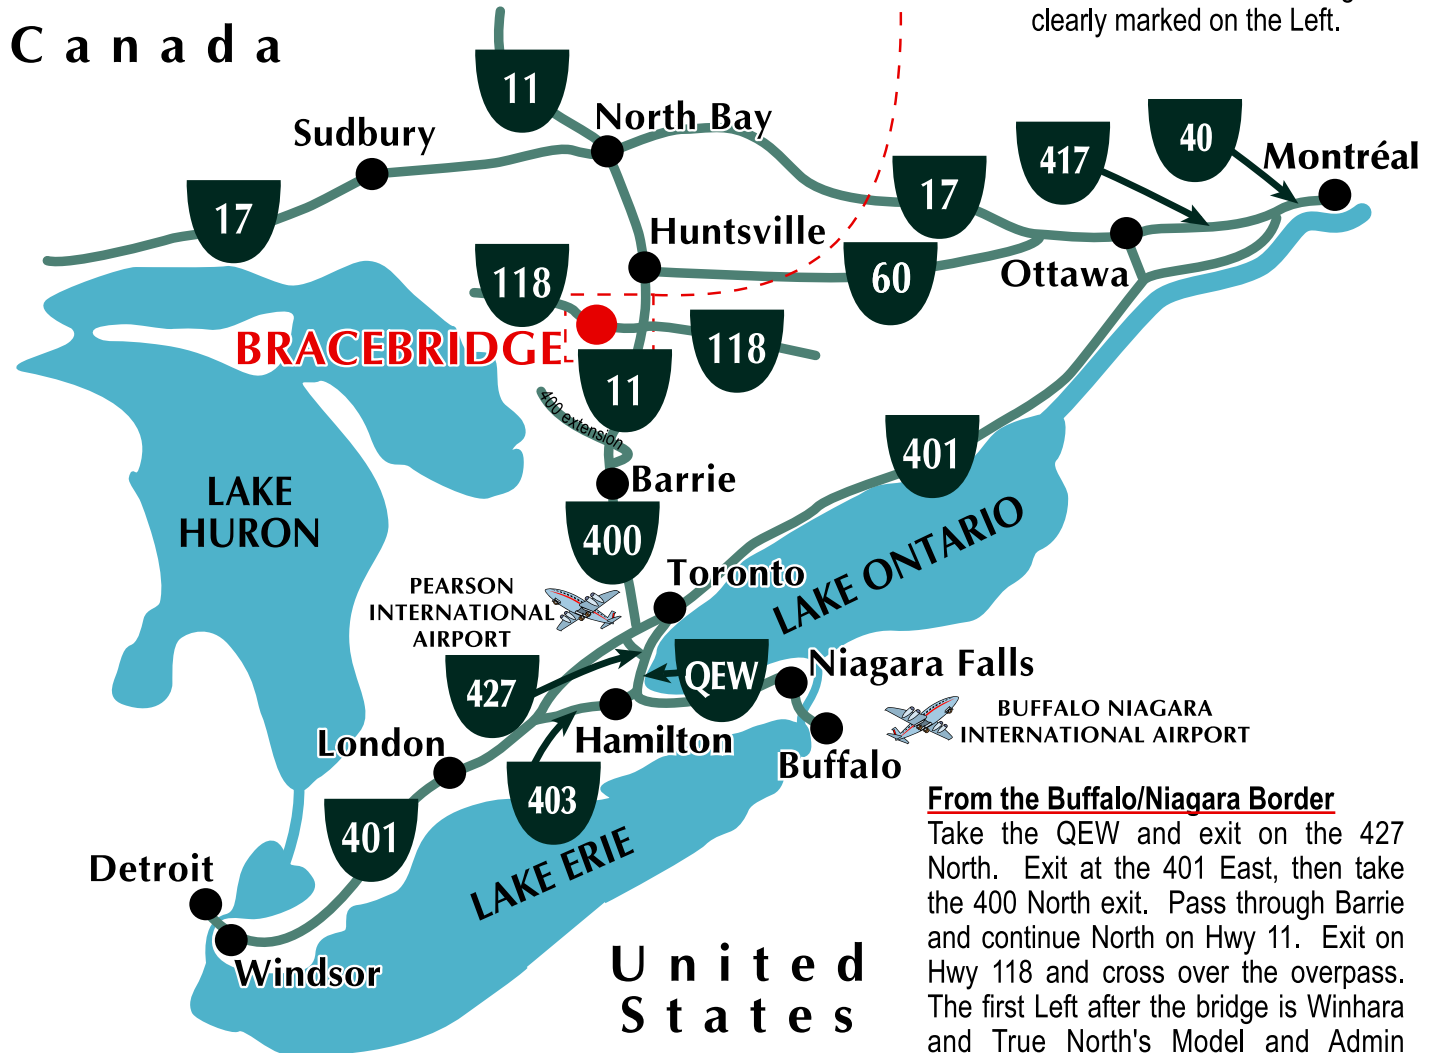

DIRECTIONS TO TRUE NORTH LOG HOMES

From the Montréal Area

Take 40 West which turns into the 417 and then Hwy 17. Take Hwy 60 traveling West then exit on Hwy 11 South. Take the Hwy 118 exit and cross over Hwy 118 to Winhara Road. True North's Model and Admin Buildings are clearly marked on the Left.

From the Buffalo/Niagara Border

Take the QEW and exit on the 427 North. Exit at the 401 East, then take the 400 North exit. Pass through Barrie and continue North on Hwy 11. Exit on Hwy 118 and cross over the overpass. The first Left after the bridge is Winhara and True North's Model and Admin Buildings are clearly marked on the Left.

From the Detroit/Windsor Border

Take the 401 East through London and exit on the 400 North. Pass through Barrie and continue North on Hwy 11. Exit on Hwy 118 and cross over the overpass. The first Left after the bridge is Winhara and True North's Model and Admin Buildings are clearly marked on the Left.