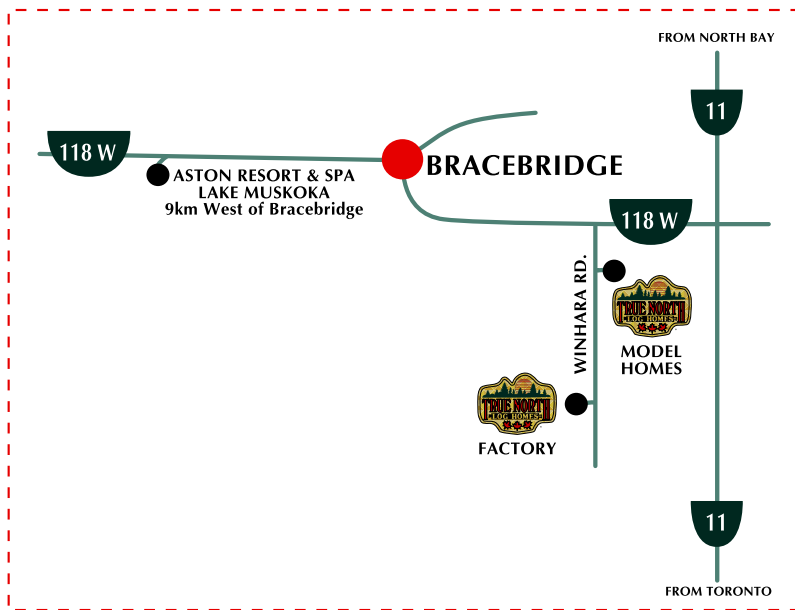

DIRECTIONS TO TRUE NORTH LOG HOMES

From the Montréal Area

Take 40 West which turns into the 417 and then Hwy 17. Take Hwy 60 traveling West then exit on Hwy 11 South. Take the Hwy 118 exit and cross over Hwy 118 to Winhara Road. True North's Model and Admin Buildings are clearly marked on the Left.

From the Buffalo/Niagara Border

Take the QEW and exit on the 427 North. Exit at the 401 East, then take the 400 North exit. Pass through Barrie and continue North on Hwy 11. Exit on Hwy 118 and cross over the overpass. The first Left after the bridge is Winhara and True North's Model and Admin Buildings are clearly marked on the Left.

From the Detroit/Windsor Border

Take the 401 East through London and exit on the 400 North. Pass through Barrie and continue North on Hwy 11. Exit on Hwy 118 and cross over the overpass. The first Left after the bridge is Winhara and True North's Model and Admin Buildings are clearly marked on the Left.